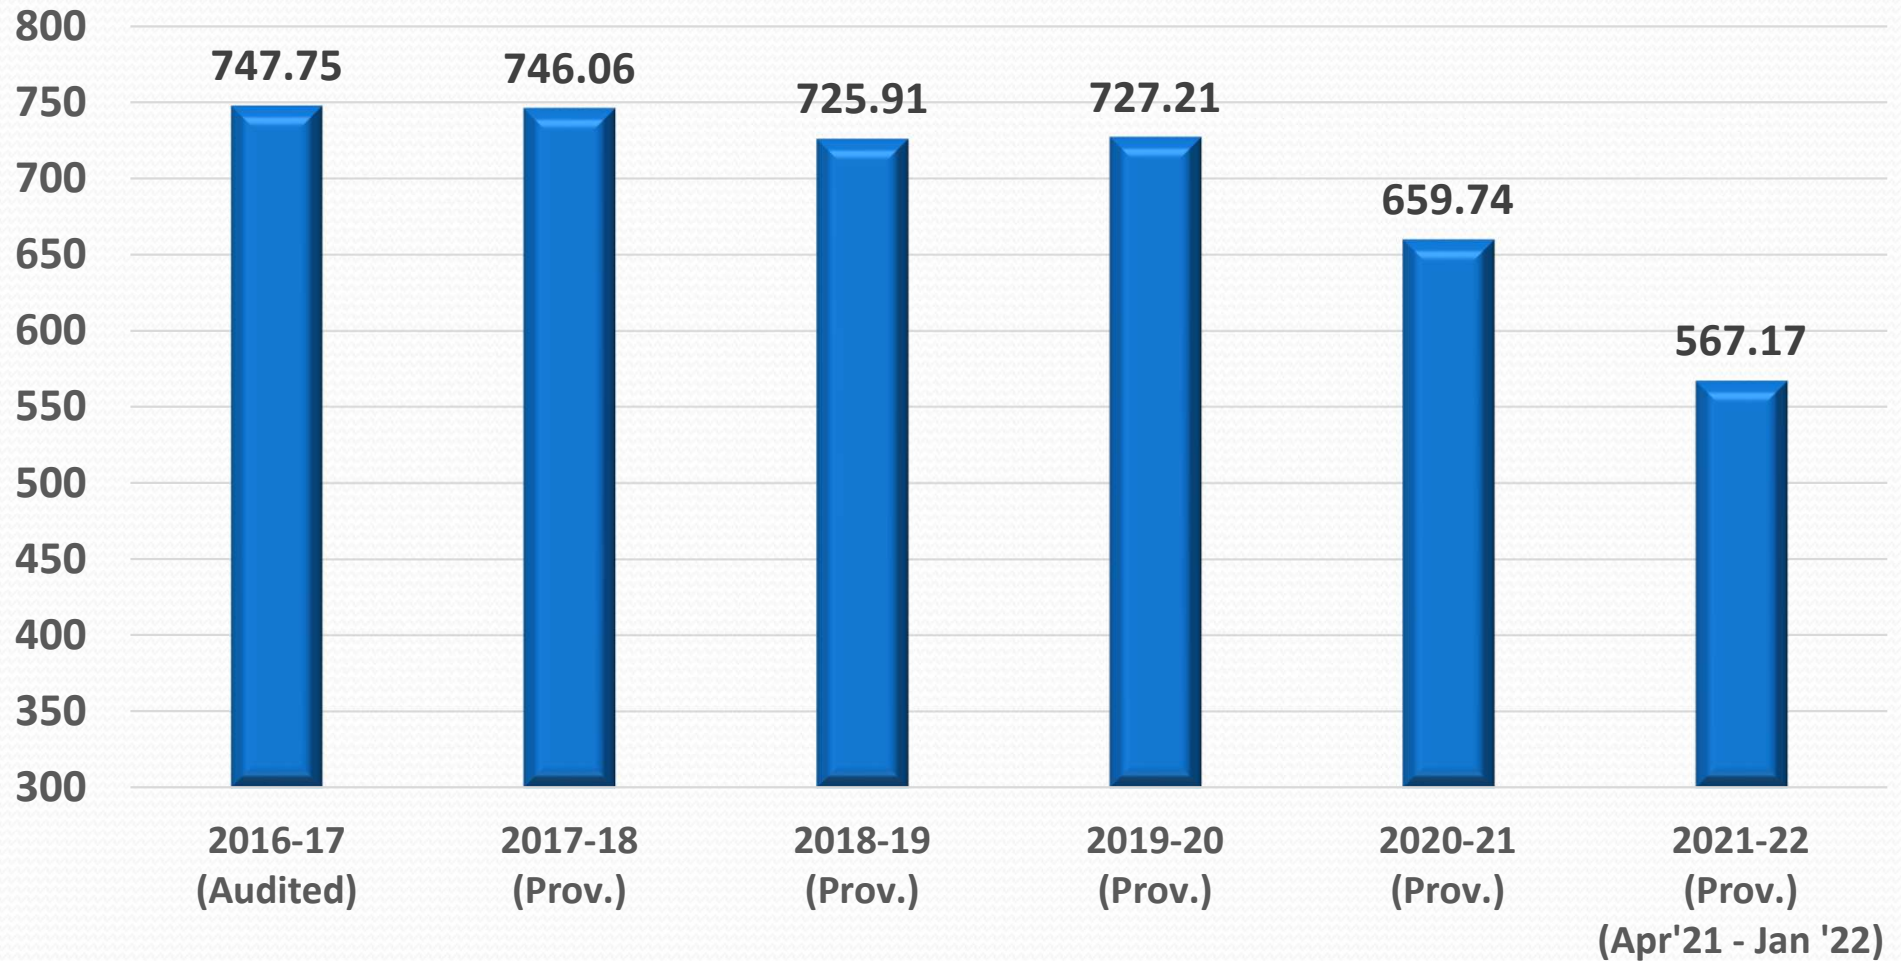

TURN OVER LAST 05 YRS

Turn Over, Rs. Crore

■ Turn Over